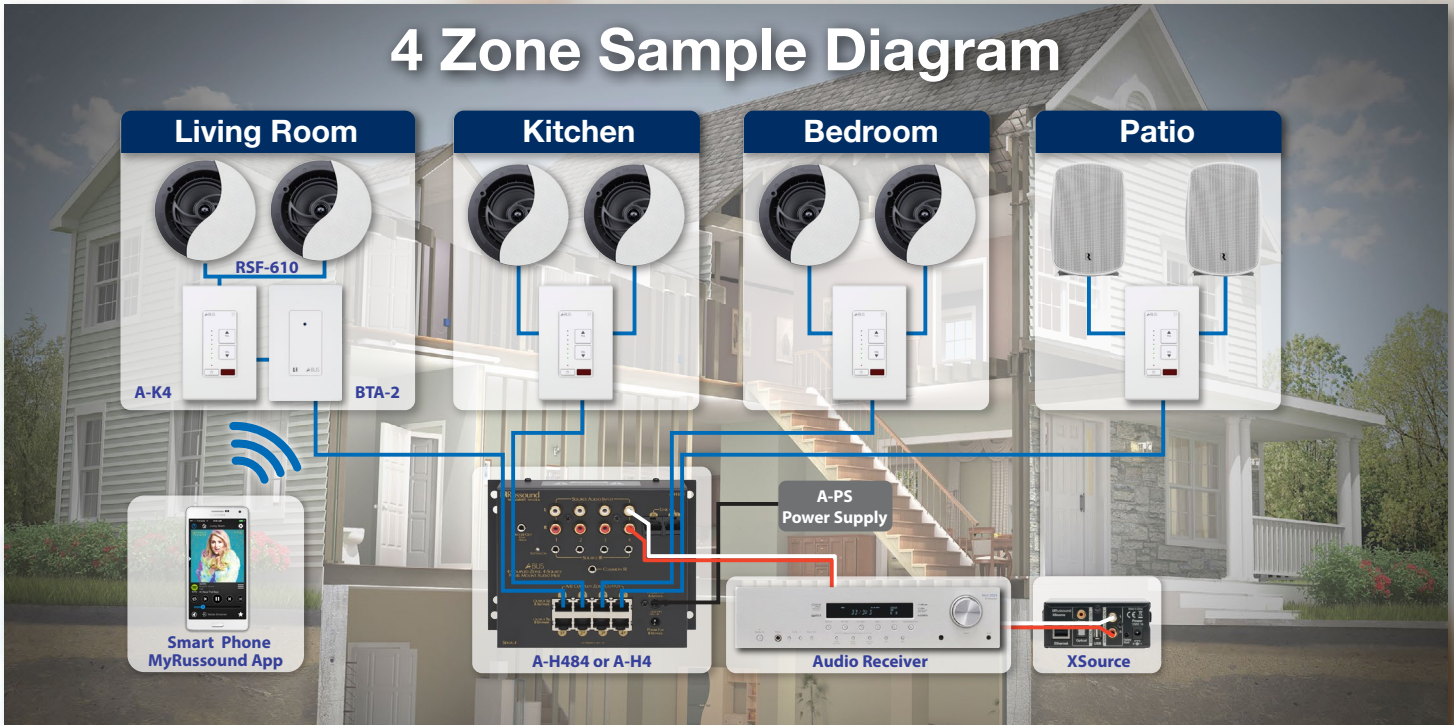

### A-BUS® - Simple, Modular, Powerful

#### 4 Zone Sample Diagram

- Perfect solution for builder projects
- *Bluetooth*® streaming now available
- Easy to install
- Affordable

**A-H484**  
4 Source 4 Zone Hub

**A-H4**  
1 Source 4 Zone Hub

**A-K4**  
Amplified Keypad

**BTA-2**  
*Bluetooth*® Module

**A-H2**  
1 Source 2 Zone Hub  
(for Smaller Installations)